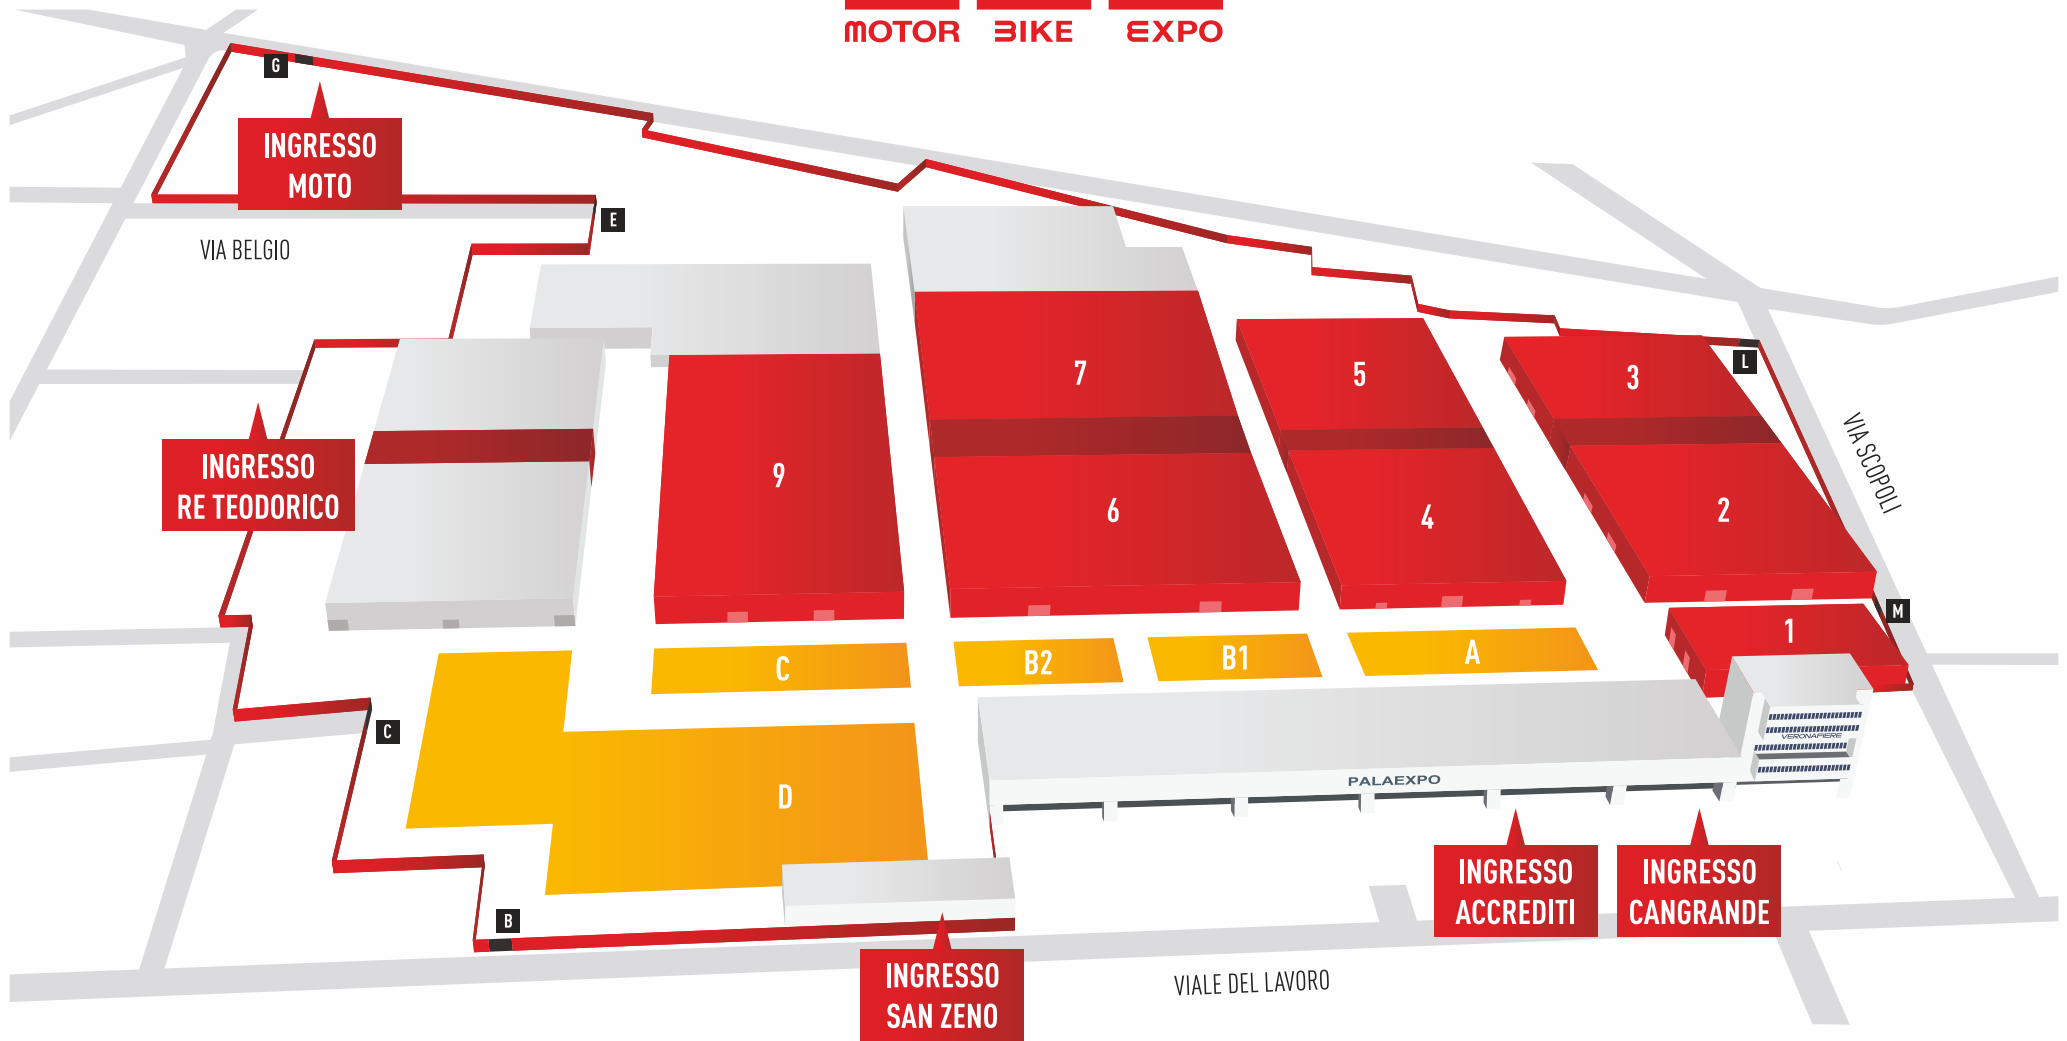

MBE

MOTOR BIKE EXPO

18
EXTRA
DAY

19 20 21 GENNAIO 2018

VERONAFIERE

CUSTOM 1-2-3

CAFE RACER 4

SPORT / RACING 5-6

TOURING 7

OFF-ROAD 7

MERCHANDISING 3-7

Paddock 9

OUTDOOR AREA A-B1-B2-C-D