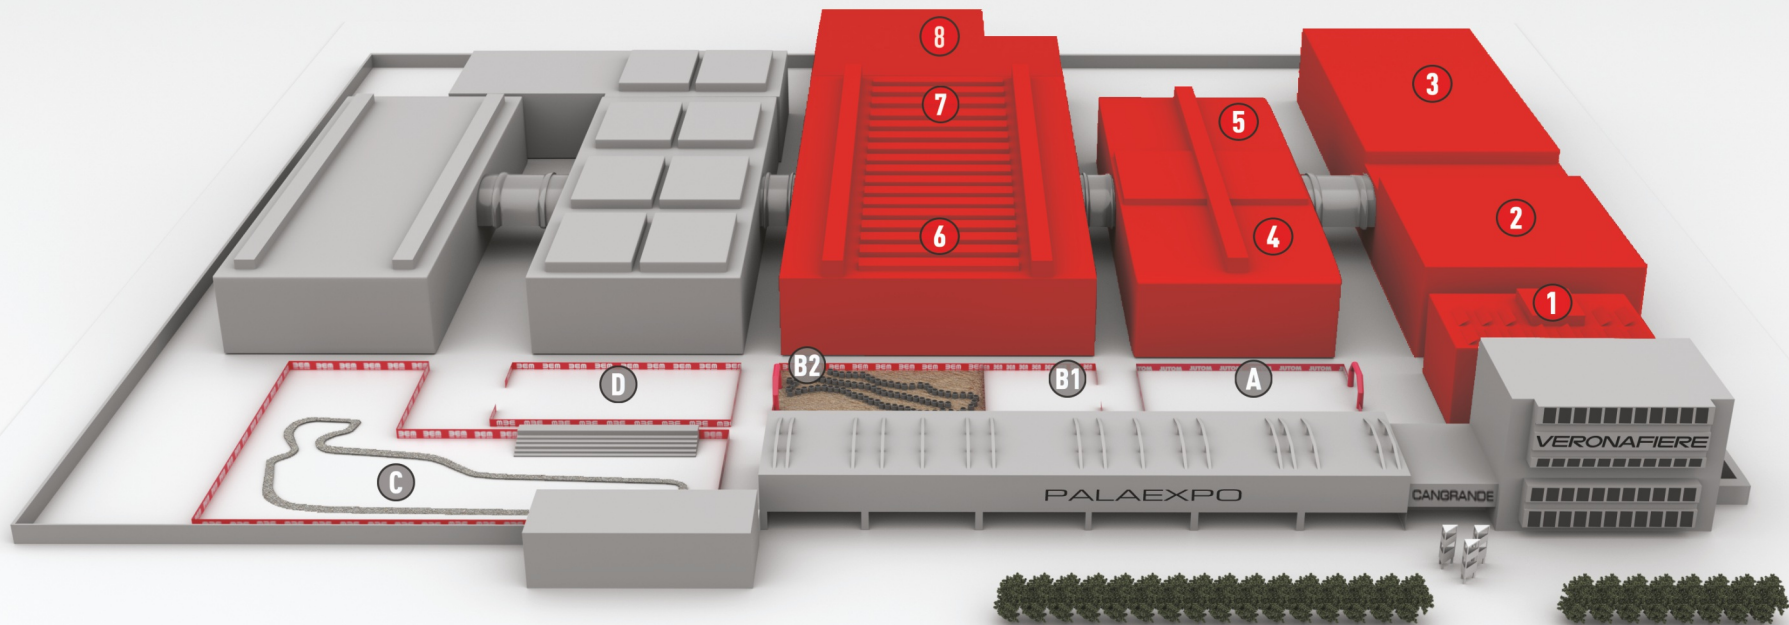

M3E

MOTOR BIKE EXPO

EXPO

CUSTOM pad. 1 / 2 / 3
 CAFE RACER pad. 4
 RACING pad. 5 / 6
 OFF ROAD pad. 7

TOURING pad. 7
 MERCHANDISING pad. 7

SHOW

FLAT TRACK pad. 8
 ELECTRIC RACE pad. 8
 STUNTMAN SHOW area A
 TEST RIDE area B1

OFF ROAD TRACK area B2
 DRIFTING CIRCUIT area C
 MINIMOTO SCHOOL area D